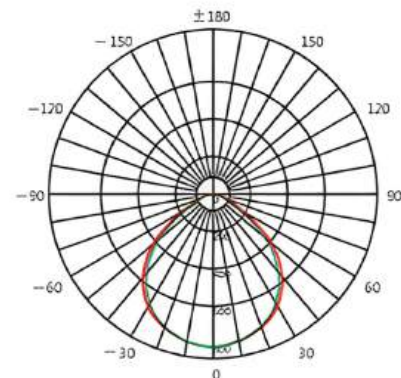

PHOTOMETRY/Φωτομετρία