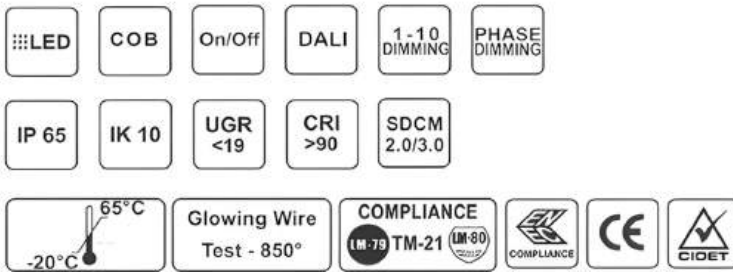

ASCLEPIUS 69061100

OUTDOOR
LUMINAIRES
Φωτιστικά
εξωτερικού χώρου

The **ZO** LIGHTING
THE LIGHT WAY OF LIFE

Asclepius is a sleek recessed LED downlight combining performance with modern design. It delivers uniform, glare-free lighting with 6W–35W power and 720–4200 lumens output. Its minimal trim ensures seamless ceiling integration, enhancing visual comfort and aesthetics. Ideal for offices, retail, hospitality, and residential spaces, it offers energy efficiency and long-lasting performance.

FEATURES/Χαρακτηριστικά

- IP65 for indoor use.
- Lumen efficiency, 100lm/W.
- PMMA LGP ensures a uniform light output and stable quality.
- Anti-glare with Honeycomb design, Anti-flickering
- Installation: Ceiling Recessed Mounted
- Green and eco-friendly without mercury.